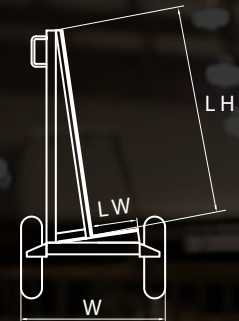

Aacken
created with ingenuity built on integrity.

Single Sided Buggy (SSB)

Solid wheels (SW)
 Power Coating.
 Safety bar.
 Caster wheels.

Pneumatic wheels (PW)
 Ratchet safety strap.
 E.P.D.M Rubber.

IMPERIAL UNITS

SSB-P1200-SW

W 21 5/8 x L 46 7/16 x H 44 7/8
 LW 7 11/16 x LH 35 13/16
 Work load limit 1100 lbs

SSB-P1200-PW

W 24 3/8 x L 46 7/16 x H 45 3/8
 LW 7 11/16 x LH 35 13/16
 Work load limit 1100 lbs

METRIC SYSTEM

SSB-1200-SW

W 550 x L 1180 x H 1140
 LW 195 x LH 35 7/16
 Work load limit 500 kgs

SSB-P1200-PW

W 619 x L 1180 x H 1152
 LW 195 x LH 35 7/16
 Work load limit 500 kgs