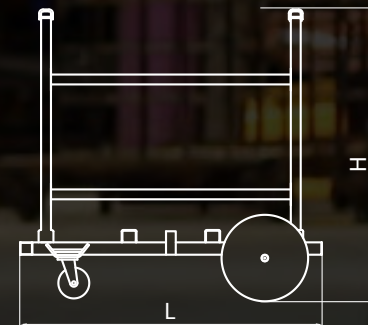

Aacken
created with ingenuity built on integrity.

Single Sided Buggy (SSB)

Solid wheels (SW)
 Power Coating.
 Safety bar.
 Caster wheels.

Pneumatic wheels (PW)
 Ratchet safety strap.
 E.P.D.M Rubber.

IMPERIAL UNITS

SSB-P1200-SW

W 21 5/8 x L 46 7/16 x H 44 7/8
 LW 7 11/16 x LH 35 13/16
 Work load limit 1100 lbs

SSB-P1200-PW

W 24 3/8 x L 46 7/16 x H 45 3/8
 LW 7 11/16 x LH 35 13/16
 Work load limit 1100 lbs

METRIC SYSTEM

SSB-1200-SW

W 550 x L 1180 x H 1140
 LW 195 x LH 35 7/16
 Work load limit 500 kgs

SSB-P1200-PW

W 619 x L 1180 x H 1152
 LW 195 x LH 35 7/16
 Work load limit 500 kgs